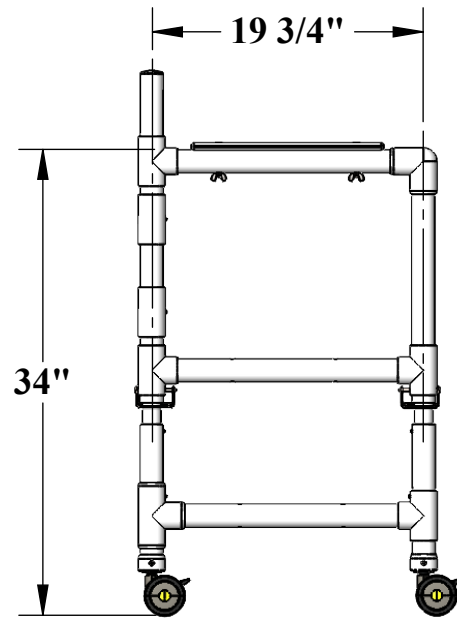

AQUA WALKER

FRONT VIEW

SIDE VIEW

SHOWN AT LOWEST HEIGHT ADJUSTMENT

FRONT VIEW

SIDE VIEW

SHOWN AT HIGHEST HEIGHT ADJUSTMENT

9889 GARRYMORE LANE
 MISSOULA, MT 59808
 (406) 549-0769
 FAX (406) 549-2602

NOTE:
 *SPECIFICATIONS ARE SUBJECT TO CHANGE WITHOUT NOTICE

PRODUCT: AQUA WALKER	
DWG #: F-605UW	
SCALE: 1:14	DATE: 8/3/2020
DRAWN BY: KR	REVISION: 1