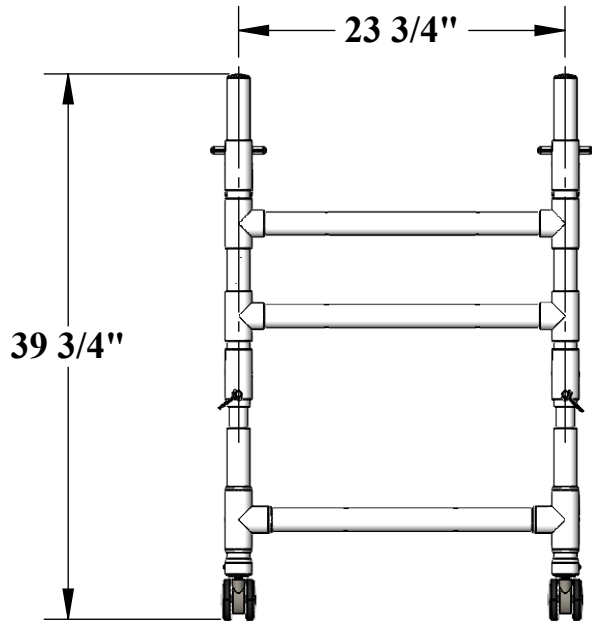

AQUA WALKER

FRONT VIEW

SIDE VIEW

SHOWN AT LOWEST HEIGHT ADJUSTMENT

FRONT VIEW

SIDE VIEW

SHOWN AT HIGHEST HEIGHT ADJUSTMENT

9889 GARRYMORE LANE
 MISSOULA, MT 59808
 (406) 549-0769
 FAX (406) 549-2602

NOTE:
 *SPECIFICATIONS ARE SUBJECT TO CHANGE WITHOUT NOTICE

PRODUCT: AQUA WALKER	
DWG #: F-605UW	
SCALE: 1:14	DATE: 8/3/2020
DRAWN BY: KR	REVISION: 1