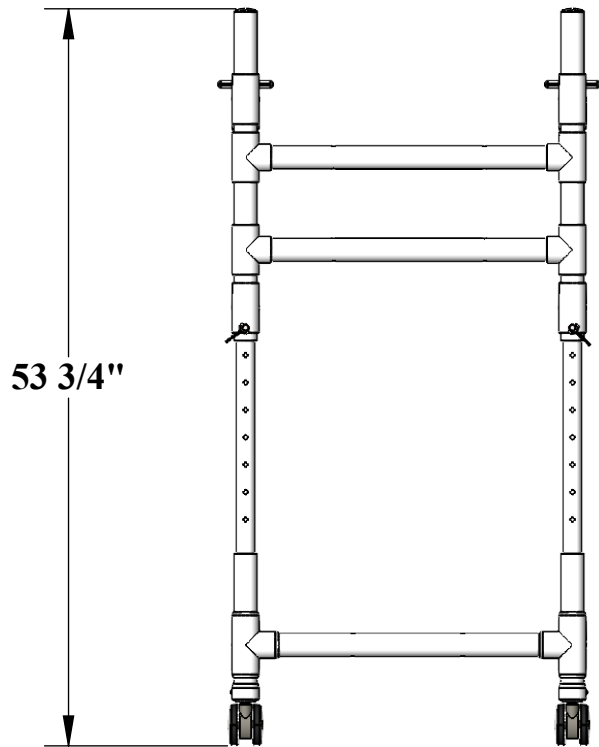

AQUA WALKER

FRONT VIEW

SIDE VIEW

SHOWN AT LOWEST HEIGHT ADJUSTMENT

FRONT VIEW

SIDE VIEW

SHOWN AT HIGHEST HEIGHT ADJUSTMENT

9889 GARRYMORE LANE
 MISSOULA, MT 59808
 (406) 549-0769
 FAX (406) 549-2602

NOTE:
 *SPECIFICATIONS ARE SUBJECT TO CHANGE WITHOUT NOTICE

PRODUCT: AQUA WALKER	
DWG #: F-605UW	
SCALE: 1:14	DATE: 8/3/2020
DRAWN BY: KR	REVISION: 1