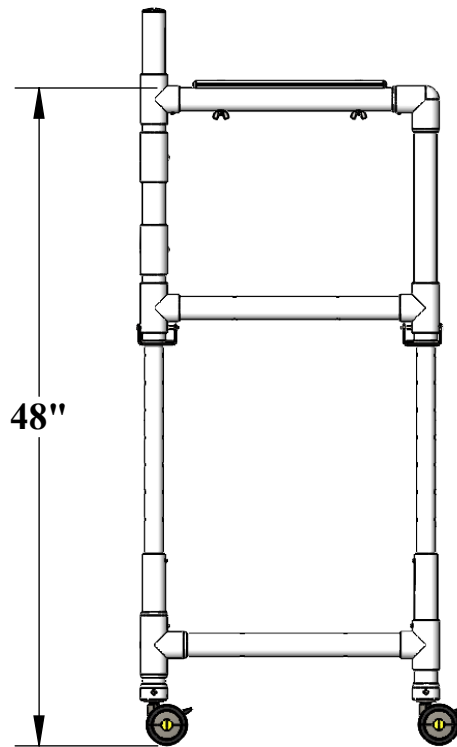

AQUA WALKER

FRONT VIEW

SIDE VIEW

SHOWN AT LOWEST HEIGHT ADJUSTMENT

FRONT VIEW

SIDE VIEW

SHOWN AT HIGHEST HEIGHT ADJUSTMENT

9889 GARRYMORE LANE
 MISSOULA, MT 59808
 (406) 549-0769
 FAX (406) 549-2602

NOTE:
 *SPECIFICATIONS ARE SUBJECT TO CHANGE WITHOUT NOTICE

PRODUCT: AQUA WALKER	
DWG #: F-605UW	
SCALE: 1:14	DATE: 8/3/2020
DRAWN BY: KR	REVISION: 1